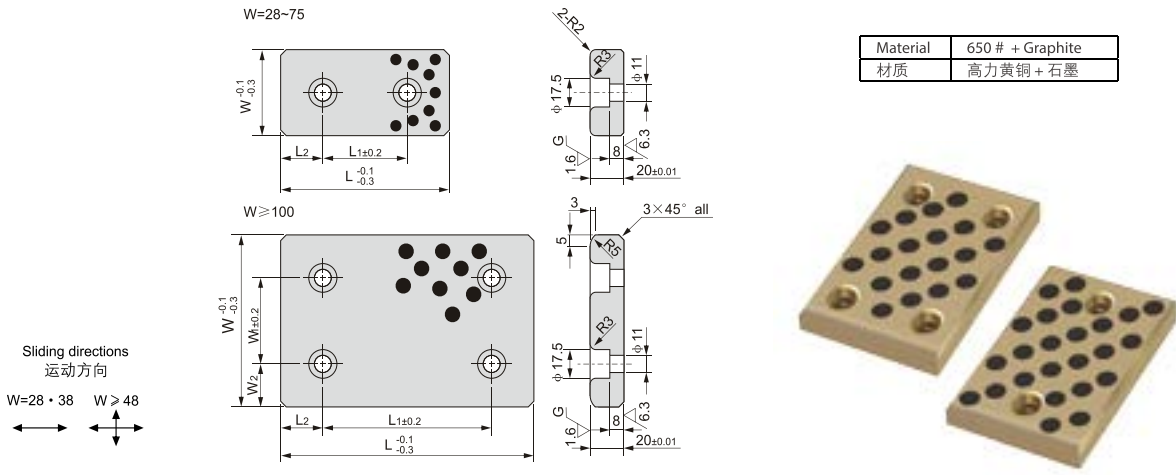

JESW 自润滑板

JESW Oilless Wear Plate

Unit(单位): mm

| 型号规格 Standard No. | W | L | W ₁ | W ₂ | L ₁ | L ₂ |
|----------------------|----|-----|----------------|----------------|----------------|----------------|
| JESW-28 × 75 | | 75 | | | 45 | 15 |
| JESW-28 × 100 | 28 | 100 | | | 50 | 25 |
| JESW-28 × 150 | | 150 | | | 100 | |
| JESW-38 × 75 | | 75 | | | 45 | 15 |
| JESW-38 × 100 | 38 | 100 | | | 50 | 25 |
| JESW-38 × 150 | | 150 | | | 100 | |
| JESW-48 × 75 | | 75 | | | 45 | 15 |
| JESW-48 × 100 | | 100 | | | 50 | |
| JESW-48 × 125 | 48 | 125 | | | 75 | 25 |
| JESW-48 × 150 | | 150 | - | - | 100 | |
| JESW-48 × 200 | | 200 | | | 150 | |
| JESW-58 × 75 | | 75 | | | 45 | 15 |
| JESW-58 × 100 | 58 | 100 | | | 50 | |
| JESW-58 × 150 | | 150 | | | 100 | |
| JESW-75 × 75 | | 75 | | | 25 | |
| JESW-75 × 100 | | 100 | | | 50 | 25 |
| JESW-75 × 125 | 75 | 125 | | | 75 | |
| JESW-75 × 150 | | 150 | | | 100 | |
| JESW-75 × 200 | | 200 | | | 150 | |

| 型号规格 Standard No. | W | L | W ₁ | W ₂ | L ₁ | L ₂ |
|----------------------|-----|-----|----------------|----------------|----------------|----------------|
| JESW-100 × 100 | | 100 | | | 50 | |
| JESW-100 × 125 | | 125 | | | 75 | |
| JESW-100 × 150 | | 150 | | 25 | 100 | 25 |
| JESW-100 × 200 | 100 | 200 | | | 150 | |
| JESW-100 × 250 | | 250 | | | 200 | |
| JESW-100 × 300 | | 300 | | | | 50 |
| JESW-125 × 125 | | 125 | | | 75 | |
| JESW-125 × 150 | | 150 | | | 100 | 25 |
| JESW-125 × 200 | | 200 | | 37.5 | 150 | |
| JESW-125 × 250 | 125 | 250 | | | | |
| JESW-125 × 300 | | 300 | | | 200 | 50 |
| JESW-125 × 350 | | 350 | | | | 75 |
| JESW-150 × 150 | | 150 | | | 100 | |
| JESW-150 × 200 | 150 | 200 | 100 | 25 | 150 | 25 |
| JESW-150 × 250 | | 250 | | | 200 | |